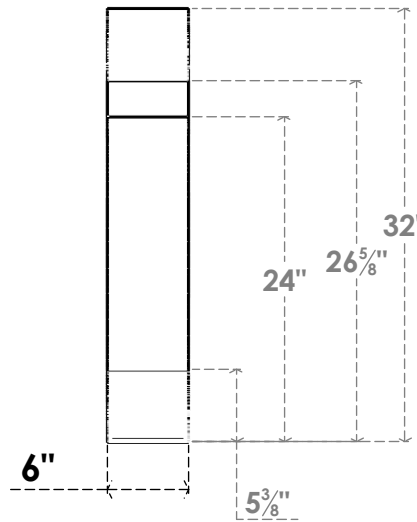

ITEM NUMBER: BRCPC060X26000X32000OLY

6"W X 26"D X 32"H OLYMPIC ARCHITECTURAL GRADE PVC CLOSED KNEE BRACE

SIDE PROFILE

FRONT PROFILE

ISOMETRIC

EKENA MILLWORK
2300 WEST MAIN ST.
CLARKSVILLE, TX 75426
TOLL FREE: 866-607-0453
WWW.EKENAMILLWORK.COM

NOTES

1. INSTALLATION TO BE COMPLETED IN ACCORDANCE WITH MANUFACTURER'S SPECIFICATIONS.
2. DRAWING MAY NOT BE TO SCALE
3. THIS DRAWING IS INTENDED FOR DESIGN AND PLANNING PURPOSES ONLY.
4. ALL INFORMATION CONTAINED HEREIN WAS CURRENT AT THE TIME OF DEVELOPMENT BUT MUST BE REVIEWED AND APPROVED BY THE PRODUCT MANUFACTURER TO BE CONSIDERED ACCURATE.
5. ARCHITECTURAL GRADE PVC PRODUCTS ARE MADE FROM EXPANDED CELLULAR PVC AND COME NATURALLY WHITE BUT MAY BE PAINTED