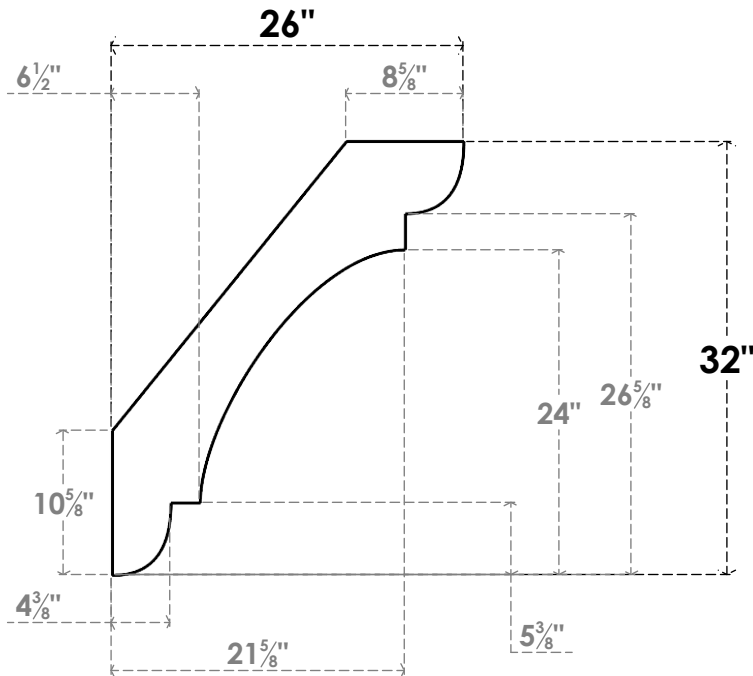

ITEM NUMBER: BRCPC060X26000X32000OLY

6"W X 26"D X 32"H OLYMPIC ARCHITECTURAL GRADE PVC CLOSED KNEE BRACE

SIDE PROFILE

FRONT PROFILE

ISOMETRIC

EKENA MILLWORK
2300 WEST MAIN ST.
CLARKSVILLE, TX 75426
TOLL FREE: 866-607-0453
WWW.EKENAMILLWORK.COM